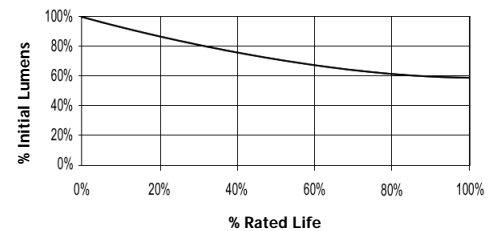

HIPE 150W/C/U/LU/UVS/737
Product Number: 10007
Lamp Type: White-Lux Plus

Performance Data

Light Output (Lumens @ 100 hours)	12600
Lamp Lumens Per Watt	84
Rated Life (Hrs. @ 10 Hr. /Start)	15000
Correlated Colour Temperature (K)	3700
Chromaticity (CIE - X Y)	395, 390
Colour Rendering Index (CRI) or (Ra)	70
Typical Warm Up Time (Minutes)	1-2
Typical Hot Restart Time (Minutes)	3-5
Burning Position	Universal

Physical Data / Requirements

Base Designation	E27
Bulb Designation	EX54
Bulb Diameter (mm)	54
Max. Overall Length (mm)	141
Light Centre Length (mm)	89
Effective Arc Length (mm)	N/A
Max. Base Temperature (°C)	210
Max. Bulb Temperature (°C)	400
Luminaire Type	Open/Enclosed
Socket Pulse Rating (KV)	4.5
Mercury Content (mg)	10.8

Lumen Maintenance

Lamp Mortality

Lamp Electrical Data / Requirements

IEC Standard	-
Lamp Wattage (W)	150
Lamp Operating Voltage (V)	95
Lamp Operating Current (Amps)	1.8
Min. Open Circuit Voltage (RMS)	198
Min. Starting Pulse (Peak V)	3000-4500
Min. Pulse Width at 2700V (microseconds)	1
Min. Pulse Rate Per 1/2 cycle	1
Pulse Position (Electrical Degrees)	60-90, 240-270