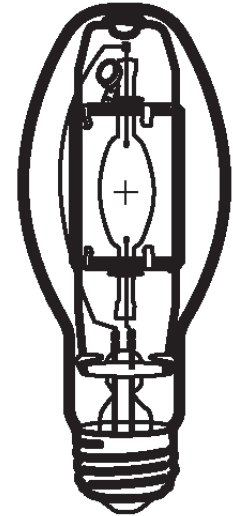

HIPE 150W/C/U/LU/UVS/737
Product Number: 10007
Lamp Type: White-Lux Plus

Performance Data

Light Output (Lumens @ 100 hours)	12600
Lamp Lumens Per Watt	84
Rated Life (Hrs. @ 10 Hr. /Start)	15000
Correlated Colour Temperature (K)	3700
Chromaticity (CIE - X Y)	395, 390
Colour Rendering Index (CRI) or (Ra)	70
Typical Warm Up Time (Minutes)	1-2
Typical Hot Restart Time (Minutes)	3-5
Burning Position	Universal

Physical Data / Requirements

Base Designation	E27
Bulb Designation	EX54
Bulb Diameter (mm)	54
Max. Overall Length (mm)	141
Light Centre Length (mm)	89
Effective Arc Length (mm)	N/A
Max. Base Temperature (°C)	210
Max. Bulb Temperature (°C)	400
Luminaire Type	Open/Enclosed
Socket Pulse Rating (KV)	4.5
Mercury Content (mg)	10.8