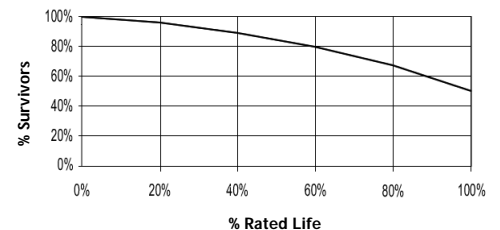

Lamp Mortality