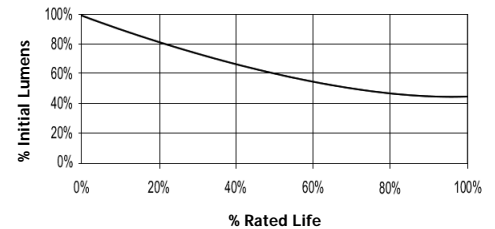

Physical Data / Requirements

Base Designation	E27
Bulb Designation	E54
Bulb Diameter (mm)	54
Max. Overall Length (mm)	141
Light Centre Length (mm)	89
Effective Arc Length (mm)	N/A
Max. Base Temperature (°C)	210
Max. Bulb Temperature (°C)	400
Luminaire Type	Enclosed
Socket Pulse Rating (KV)	4.5
Mercury Content (mg)	11.0

Lumen Maintenance