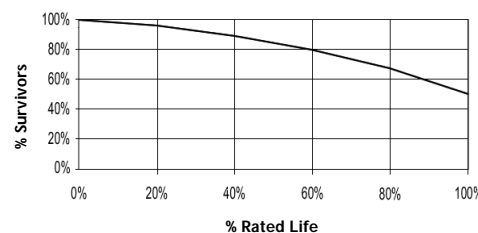

Lamp Mortality