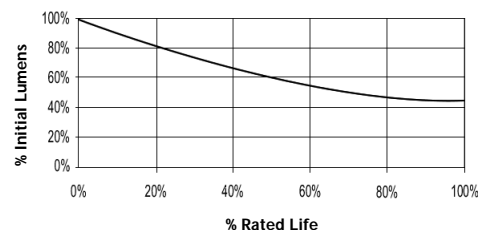

HIPE 70W/C/U/LU/UVS/737
Product Number: 10003
Lamp Type: White-Lux Plus

Performance Data

Light Output (Lumens @ 100 hours)	5000
Lamp Lumens Per Watt	71
Rated Life (Hrs. @ 10 Hr. /Start)	15000
Correlated Colour Temperature (K)	3700
Chromaticity (CIE - X Y)	395, 390
Colour Rendering Index (CRI) or (Ra)	70
Typical Warm Up Time (Minutes)	1-2
Typical Hot Restart Time (Minutes)	2-4
Burning Position	Universal

Physical Data / Requirements

Base Designation	E27
Bulb Designation	EX54
Bulb Diameter (mm)	54
Max. Overall Length (mm)	141
Light Centre Length (mm)	89
Effective Arc Length (mm)	N/A
Max. Base Temperature (°C)	210
Max. Bulb Temperature (°C)	400
Luminaire Type	Open/Enclosed
Socket Pulse Rating (KV)	4.5
Mercury Content (mg)	8.5

Lumen Maintenance

Lamp Mortality

Lamp Electrical Data / Requirements

IEC Standard	-
Lamp Wattage (W)	70
Lamp Operating Voltage (V)	85
Lamp Operating Current (Amps)	0.9
Min. Open Circuit Voltage (RMS)	198
Min. Starting Pulse (Peak V)	1800-4500
Min. Pulse Width at 2700V (microseconds)	1
Min. Pulse Rate Per ½ cycle	1
Pulse Position (Electrical Degrees)	60-90, 240-270