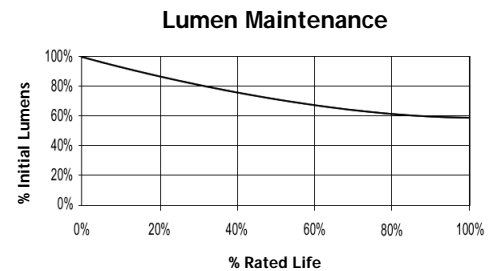

HIPE 150W/U/LU/UVS/732
Product Number: 22822
Lamp Type: White-Lux Plus

Performance Data

Light Output (Lumens @ 100 hours)	13300
Lamp Lumens Per Watt	89
Rated Life (Hrs. @ 10 Hr. /Start)	15000
Correlated Colour Temperature (K)	3200
Chromaticity (CIE - X Y)	420, 395
Colour Rendering Index (CRI) or (Ra)	68
Typical Warm Up Time (Minutes)	1-2
Typical Hot Restart Time (Minutes)	3-5
Burning Position	Universal

Physical Data / Requirements

Base Designation	E27
Bulb Designation	EX54
Bulb Diameter (mm)	54
Max. Overall Length (mm)	141
Light Centre Length (mm)	89
Effective Arc Length (mm)	19
Max. Base Temperature (°C)	210
Max. Bulb Temperature (°C)	400
Luminaire Type	Open/Enclosed
Socket Pulse Rating (KV)	4.5
Mercury Content (mg)	11.4

Lamp Electrical Data / Requirements

IEC Standard	-
Lamp Wattage (W)	150
Lamp Operating Voltage (V)	95
Lamp Operating Current (Amps)	1.8
Min. Open Circuit Voltage (RMS)	198
Min. Starting Pulse (Peak V)	3000-4500
Min. Pulse Width at 2700V (microseconds)	1
Min. Pulse Rate Per 1/2 cycle	1
Pulse Position (Electrical Degrees)	60-90, 240-270