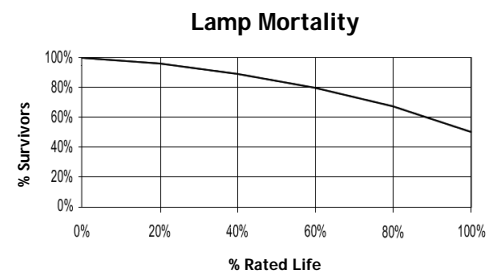

HIPE 150W/U/LU/UVS/732
Product Number: 22822
Lamp Type: White-Lux Plus

Performance Data

Light Output (Lumens @ 100 hours)	13300
Lamp Lumens Per Watt	89
Rated Life (Hrs. @ 10 Hr. /Start)	15000
Correlated Colour Temperature (K)	3200
Chromaticity (CIE - X Y)	420, 395
Colour Rendering Index (CRI) or (Ra)	68
Typical Warm Up Time (Minutes)	1-2
Typical Hot Restart Time (Minutes)	3-5
Burning Position	Universal

Physical Data / Requirements

Base Designation	E27
Bulb Designation	EX54
Bulb Diameter (mm)	54
Max. Overall Length (mm)	141
Light Centre Length (mm)	89
Effective Arc Length (mm)	19
Max. Base Temperature (°C)	210
Max. Bulb Temperature (°C)	400
Luminaire Type	Open/Enclosed
Socket Pulse Rating (KV)	4.5
Mercury Content (mg)	11.4

Lamp Electrical Data / Requirements

IEC Standard	-
Lamp Wattage (W)	150
Lamp Operating Voltage (V)	95
Lamp Operating Current (Amps)	1.8
Min. Open Circuit Voltage (RMS)	198
Min. Starting Pulse (Peak V)	3000-4500
Min. Pulse Width at 2700V (microseconds)	1
Min. Pulse Rate Per 1/2 cycle	1
Pulse Position (Electrical Degrees)	60-90, 240-270