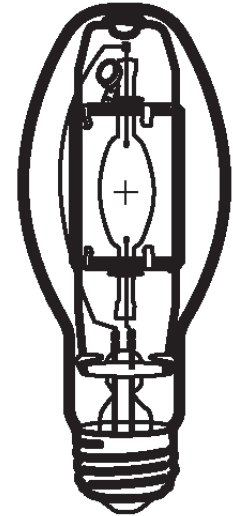

HIPE 150W/U/LU/UVS/732
Product Number: 22822
Lamp Type: White-Lux Plus

Performance Data

Light Output (Lumens @ 100 hours)	13300
Lamp Lumens Per Watt	89
Rated Life (Hrs. @ 10 Hr. /Start)	15000
Correlated Colour Temperature (K)	3200
Chromaticity (CIE - X Y)	420, 395
Colour Rendering Index (CRI) or (Ra)	68
Typical Warm Up Time (Minutes)	1-2
Typical Hot Restart Time (Minutes)	3-5
Burning Position	Universal

Physical Data / Requirements

Base Designation	E27
Bulb Designation	EX54
Bulb Diameter (mm)	54
Max. Overall Length (mm)	141
Light Centre Length (mm)	89
Effective Arc Length (mm)	19
Max. Base Temperature (°C)	210
Max. Bulb Temperature (°C)	400
Luminaire Type	Open/Enclosed
Socket Pulse Rating (KV)	4.5
Mercury Content (mg)	11.4